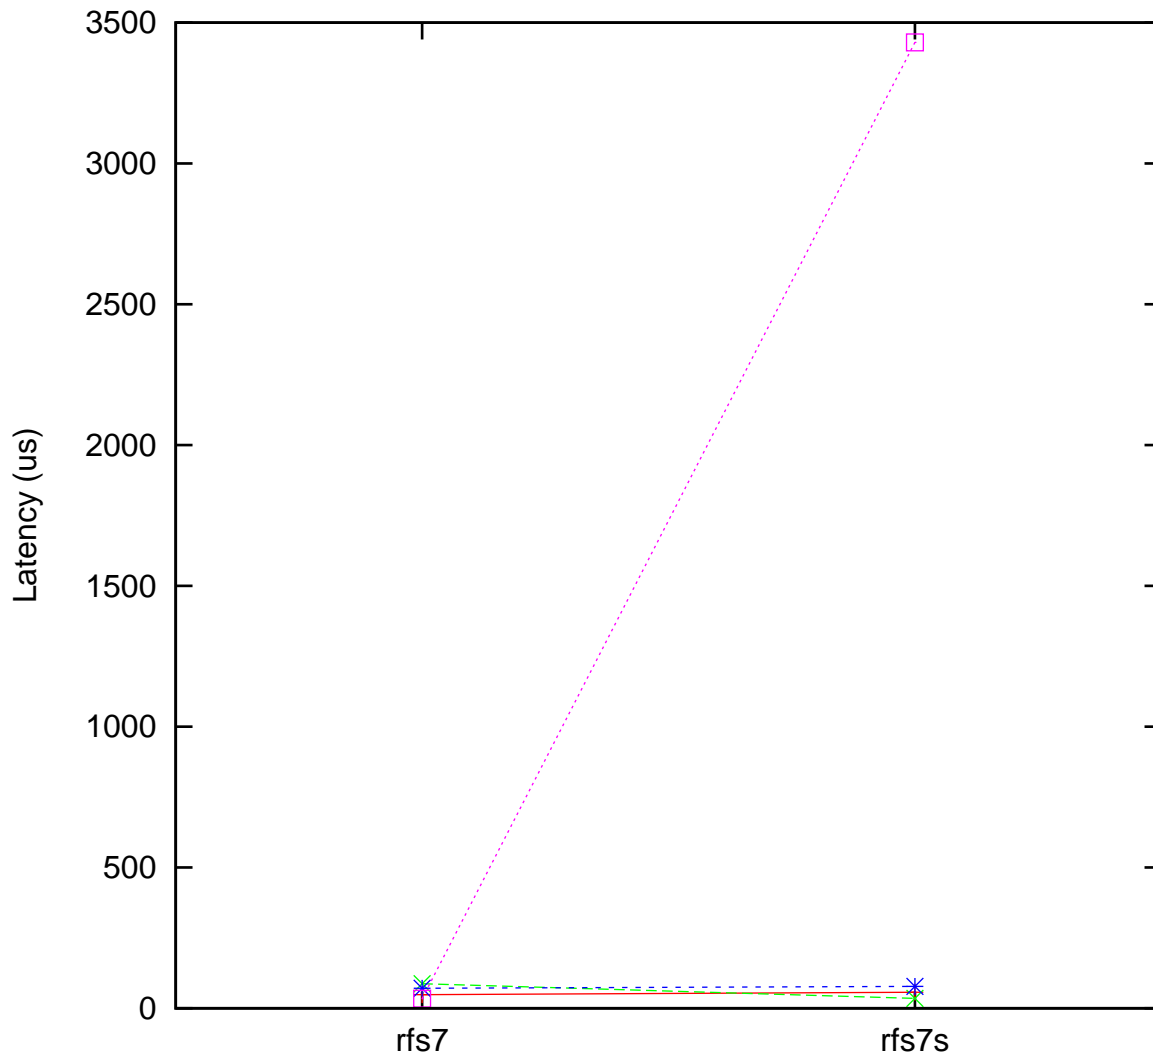

Moderate load maximum latency
x86 Intel Xeon D-1718T @00 MHz, Linux 6.6.41-rt37 vs.
x86 Intel N100 @0 MHz, Linux 6.6.41-rt37

(Plotted on 09/02/24 at 22:54:05)

Core 0 —+— Core 1 —x— Core 2 —*— Core 3 —□—