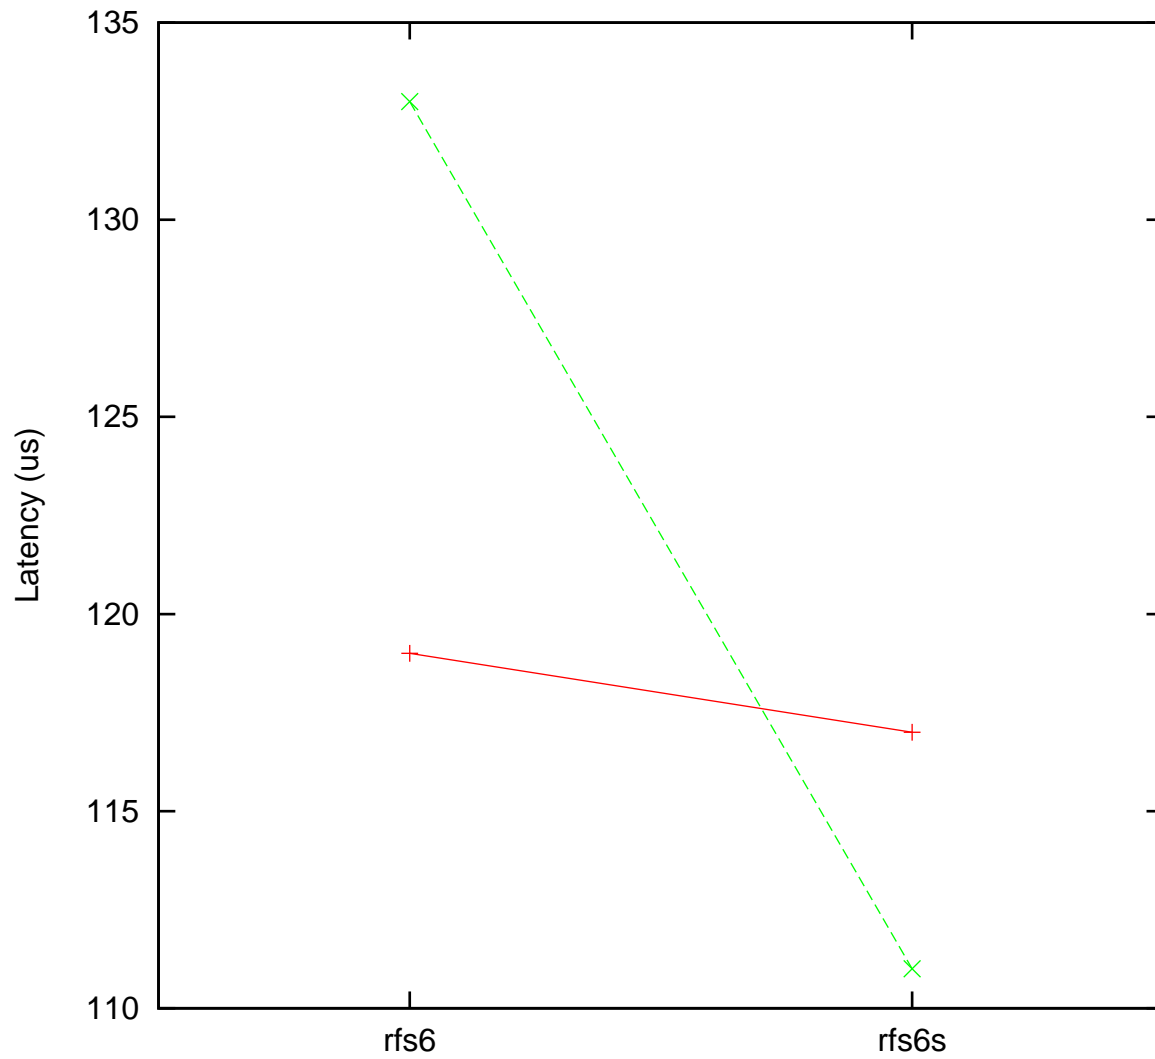

Moderate load maximum latency
ARM Xilinx Zynq 67 MHz, Linux 5.10.19-rt32-00004-g2f47fd8f897f vs.
ARM Xilinx Zynq 67 MHz, Linux 5.10.19-rt32-00004-g2f47fd8f897f

(Plotted on 05/19/24 at 4:52:05)

Core 0 —+— Core 1 - -x- -