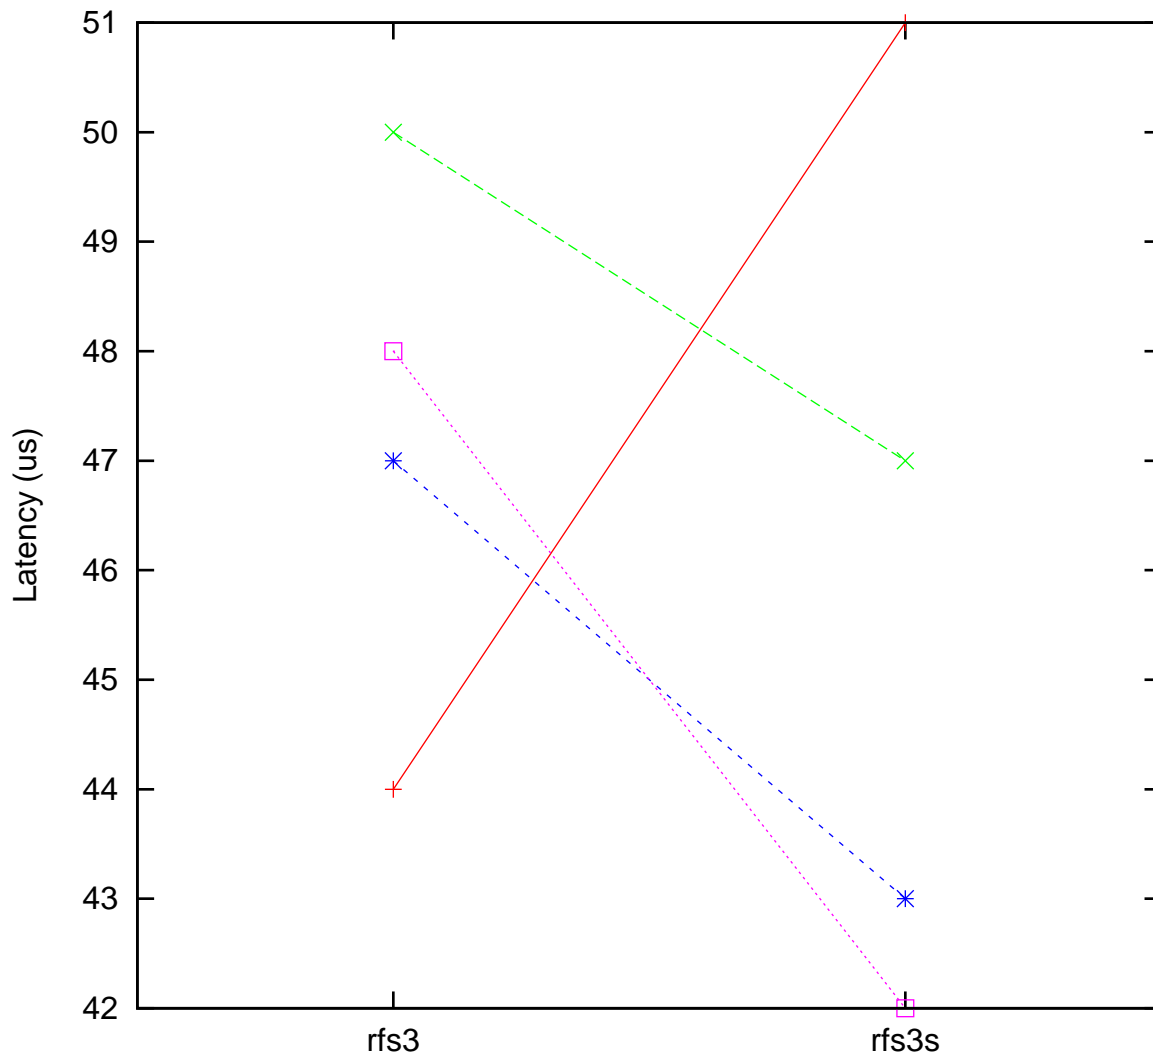

Moderate load maximum latency
x86 Intel Atom E3950 600 MHz, Linux 6.9.0-rt5 vs.
x86 Intel Atom E3950 600 MHz, Linux 6.9.0-rt5

(Plotted on 10/31/24 at 3:35:16)

Core 0 —+— Core 1 - -x- - Core 2 - -*- - Core 3 ···□···