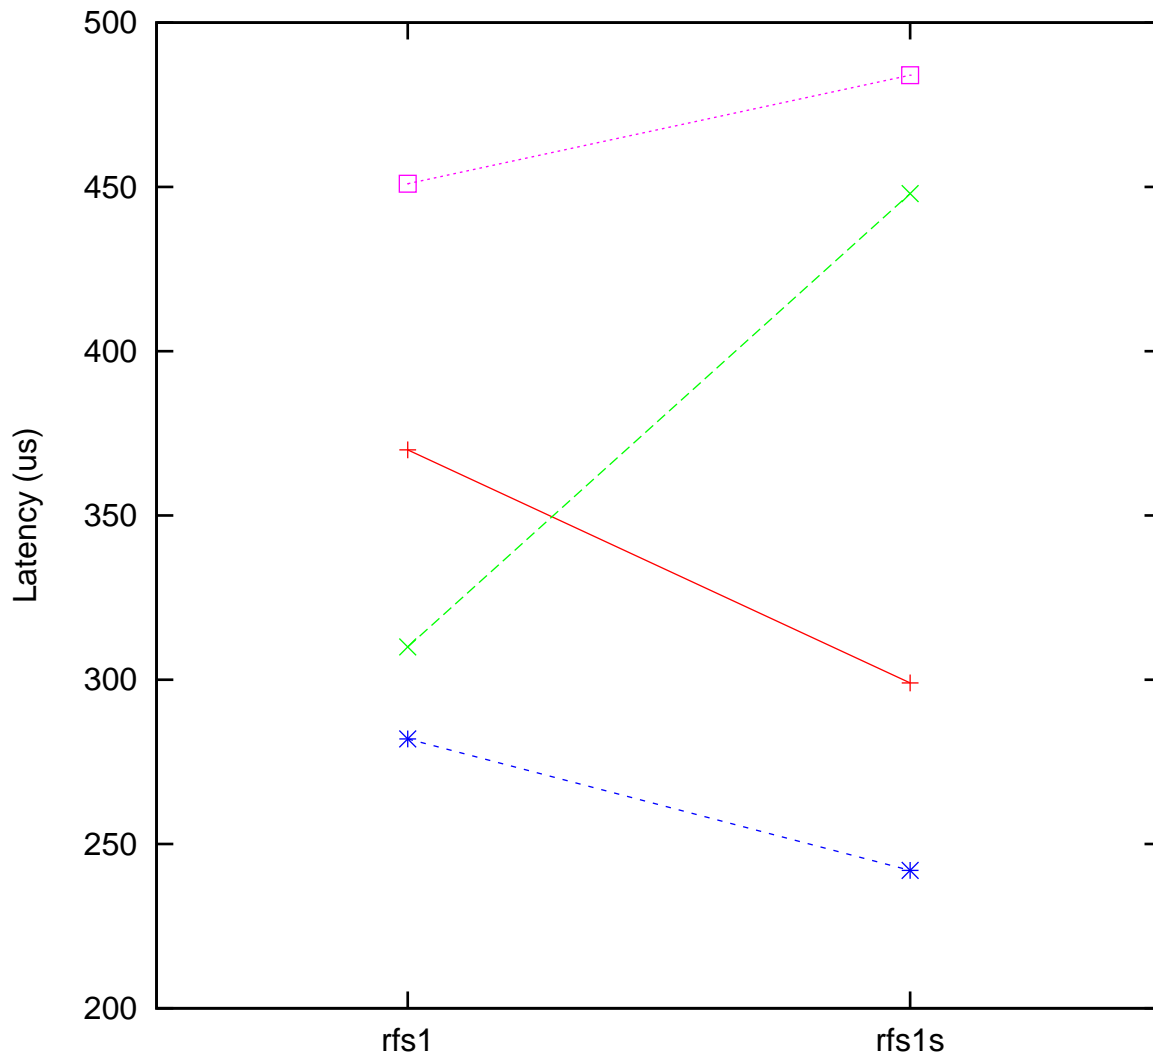

Moderate load maximum latency
ARM Broadcom BCM2711 500 MHz, Linux 6.6.28+rpt-rpi-v8 vs.
ARM Broadcom BCM2711 500 MHz, Linux 6.6.31+rpt-rpi-v8

(Plotted on 04/05/25 at 7:58:21)

Core 0 —+— Core 1 - -x- - Core 2 - -*- - Core 3 ···□···