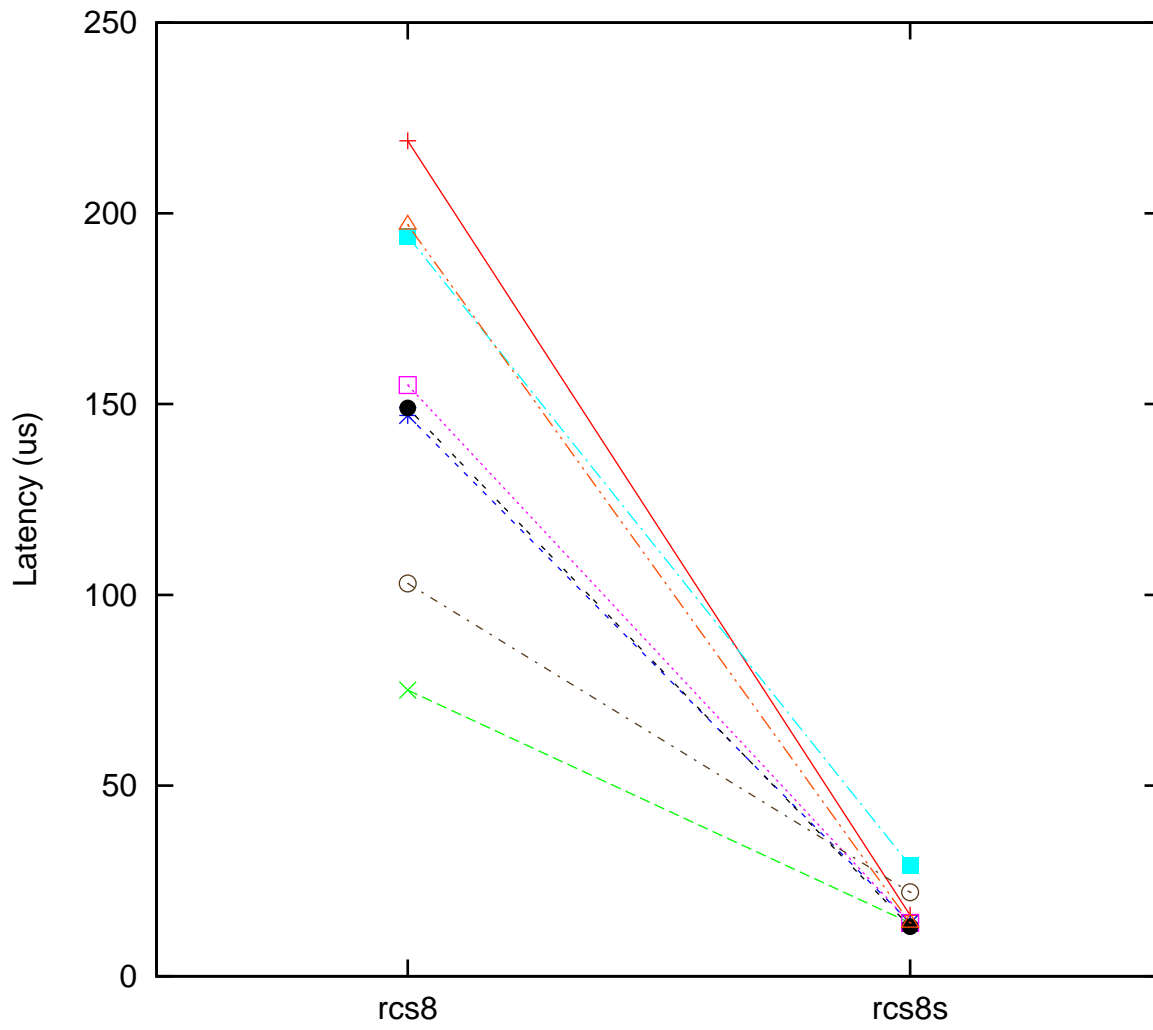

Moderate load maximum latency  
x86 AMD 1950X 300 MHz, Linux 5.10.47-rt46 vs.  
x86 Intel Xeon E3-1230 V2 300 MHz, Linux 4.19.1-rt3

(Plotted on 07/27/24 at 3:50:12)

Core 0	—+—	Core 2	- - * - -	Core 4	- - ■ - -	Core 6	- - ● - -
Core 1	- - × - -	Core 3	- - □ - -	Core 5	- - ○ - -	Core 7	- - △ - -