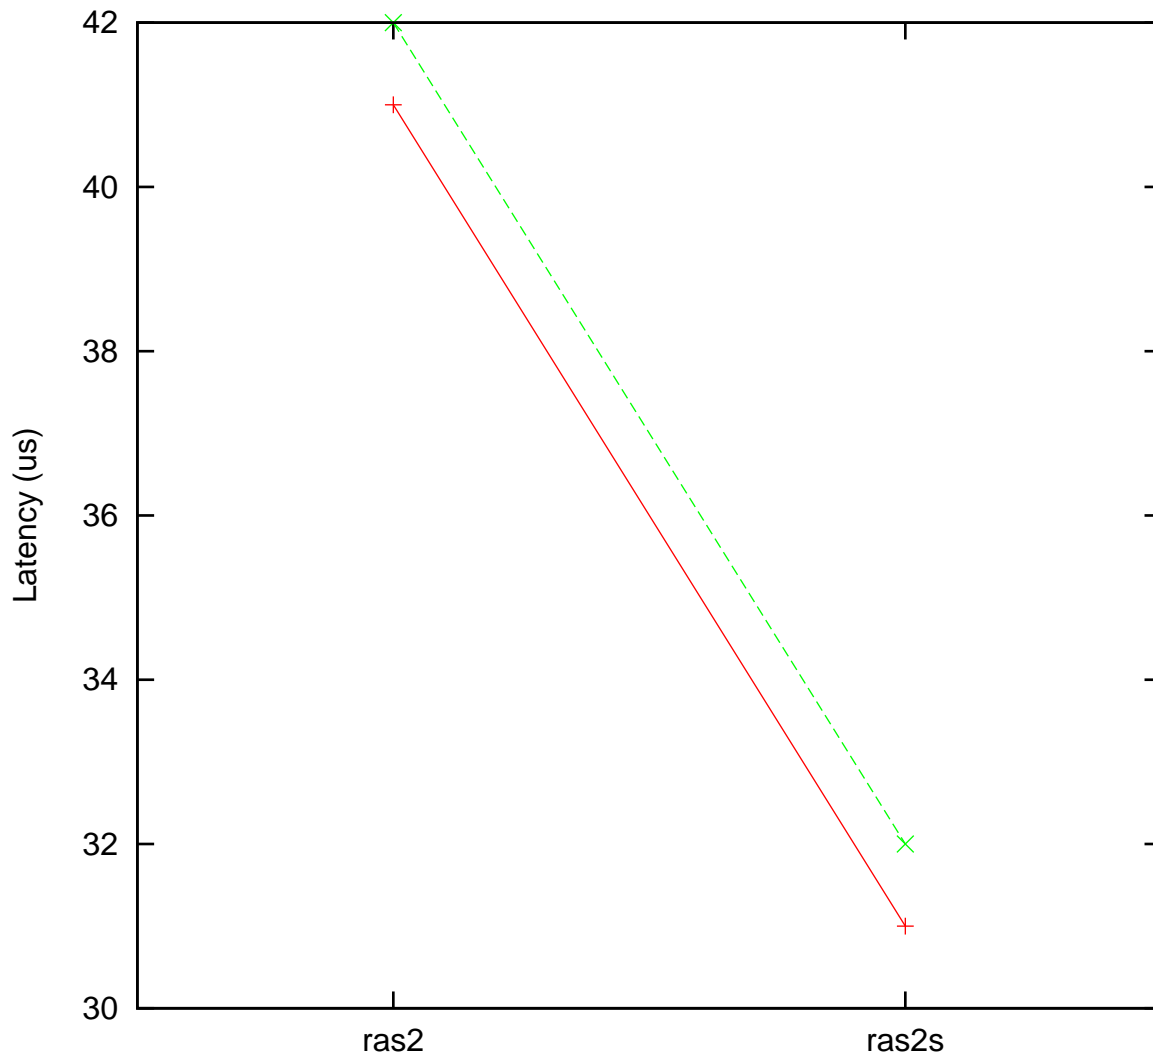

Moderate load maximum latency
x86 Intel Celeron U3405 067 MHz, Linux 3.12.33-rt47 vs.
x86 Intel Atom x6425RE 900 MHz, Linux 5.15.153-rt75-x86_64

(Plotted on 08/14/24 at 18:36:15)

Core 0 —+— Core 1 - -x- -