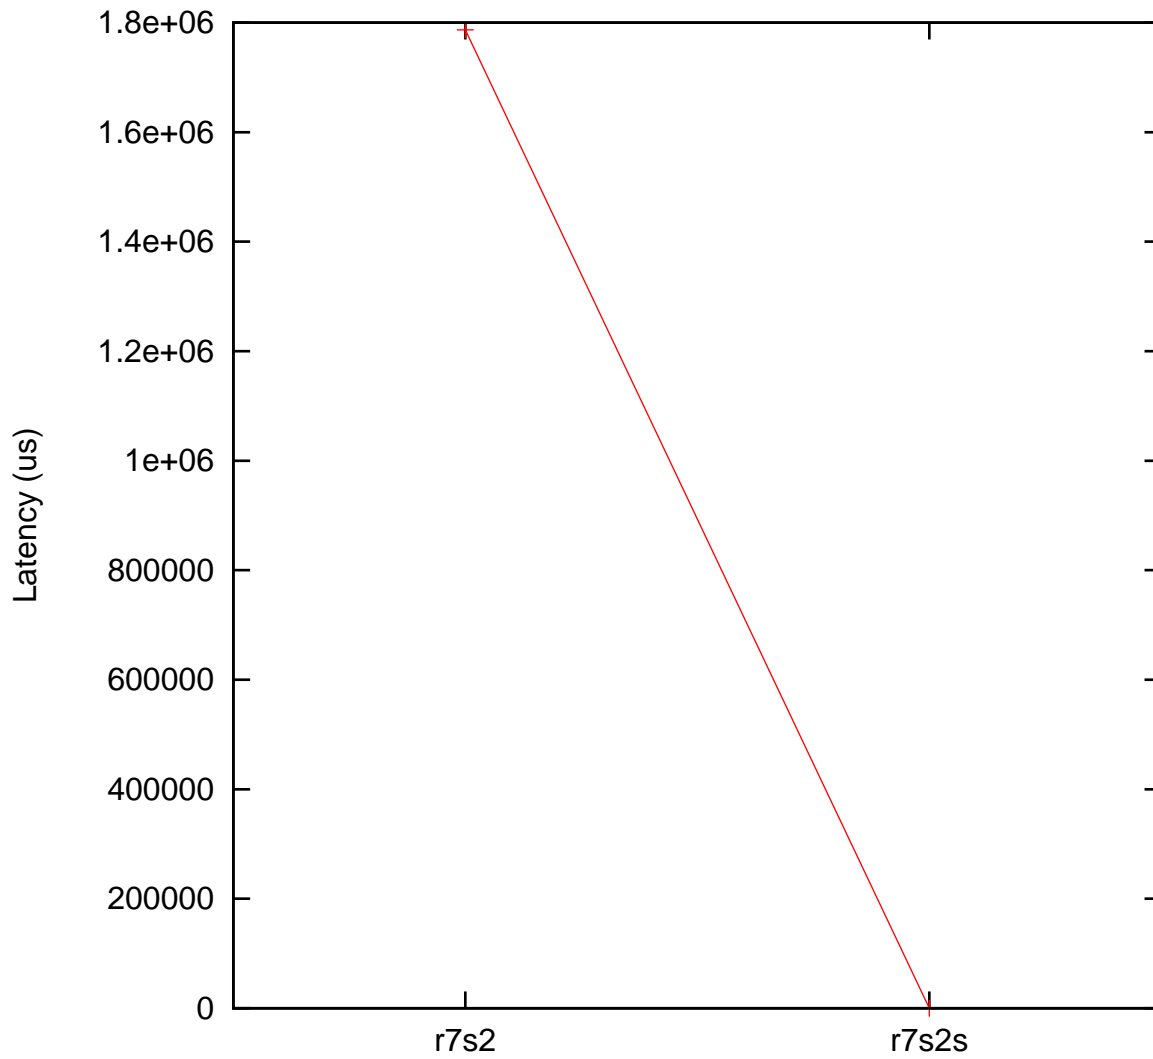

Moderate load maximum latency
vs.
ARM Broadcom BCM2711 500 MHz, Linux 5.10.52-rt47-v7l

(Plotted on 04/25/23 at 12:50:27)

Core 0 —+—