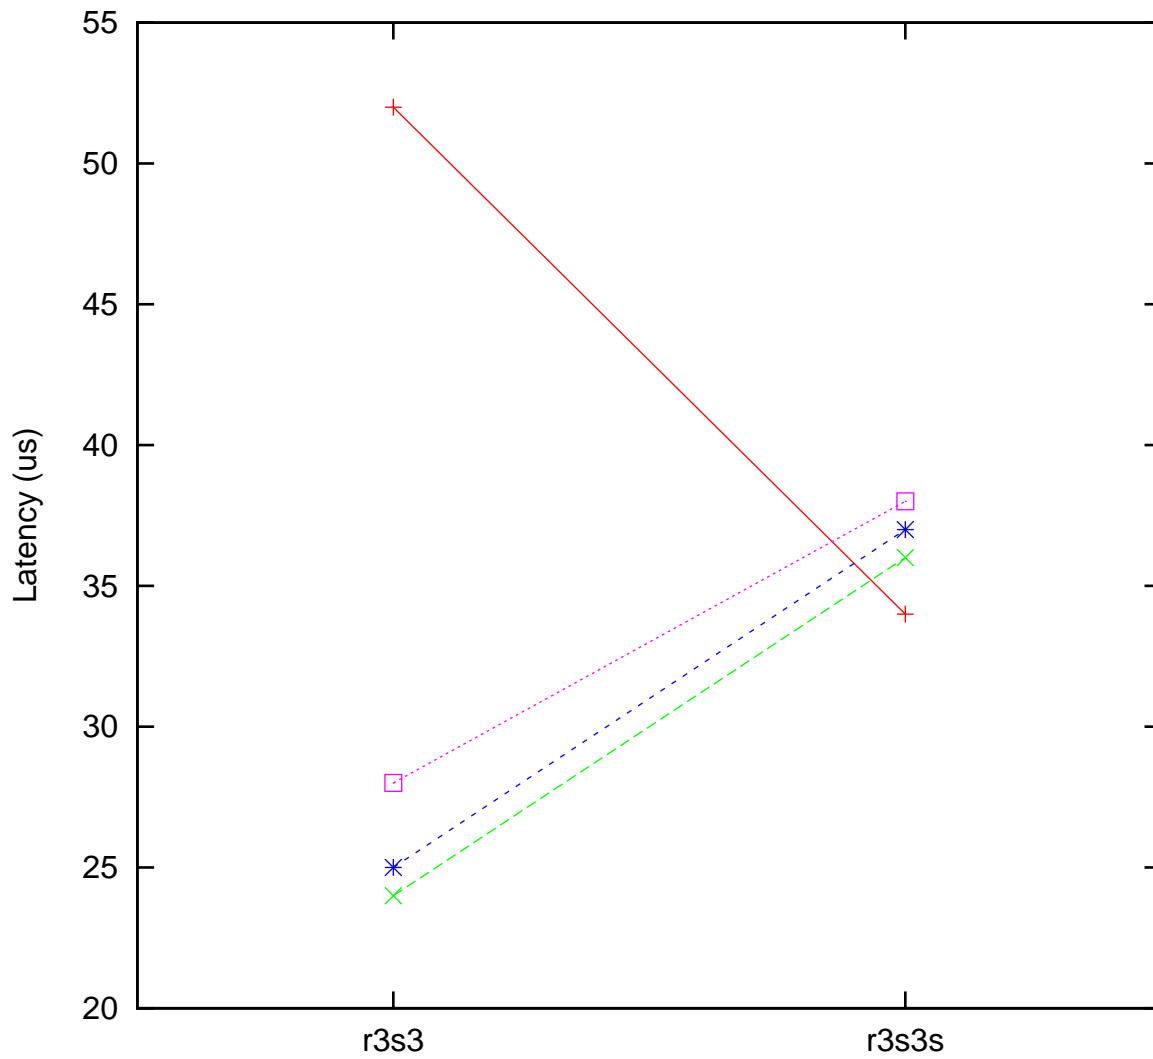

Moderate load maximum latency  
x86 Intel Core i7-X980 333 MHz, Linux 3.12.31-rt45 vs.  
x86 Intel Atom x7433RE 300 MHz, Linux 6.12.8-rt8

(Plotted on 02/23/25 at 4:57:18)

Core 0 —+— Core 1 —x— Core 2 —\*— Core 3 —□—