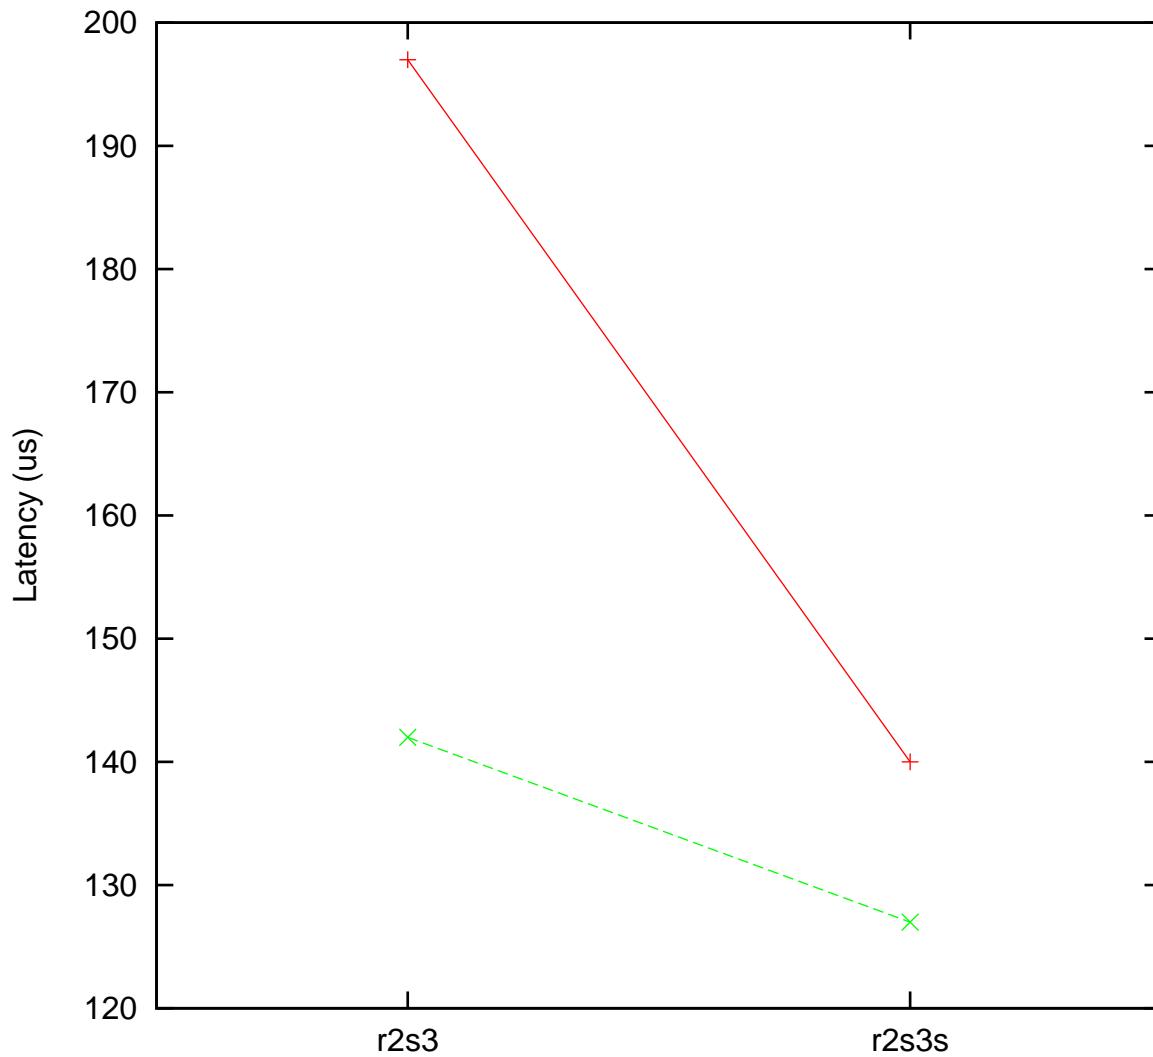

Moderate load maximum latency

ARM Xilinx Zync 84 MHz, Linux 5.15.72-rt48-yocto-preempt-rt-weidmueller-preempt-rt.1 vs.
ARM Hilscher netx4000 60 MHz, Linux 5.15.72-rt48-yocto-preempt-rt-weidmueller-preempt-rt.1

(Plotted on 11/21/24 at 12:40:36)

Core 0 —+— Core 1 - -x- -