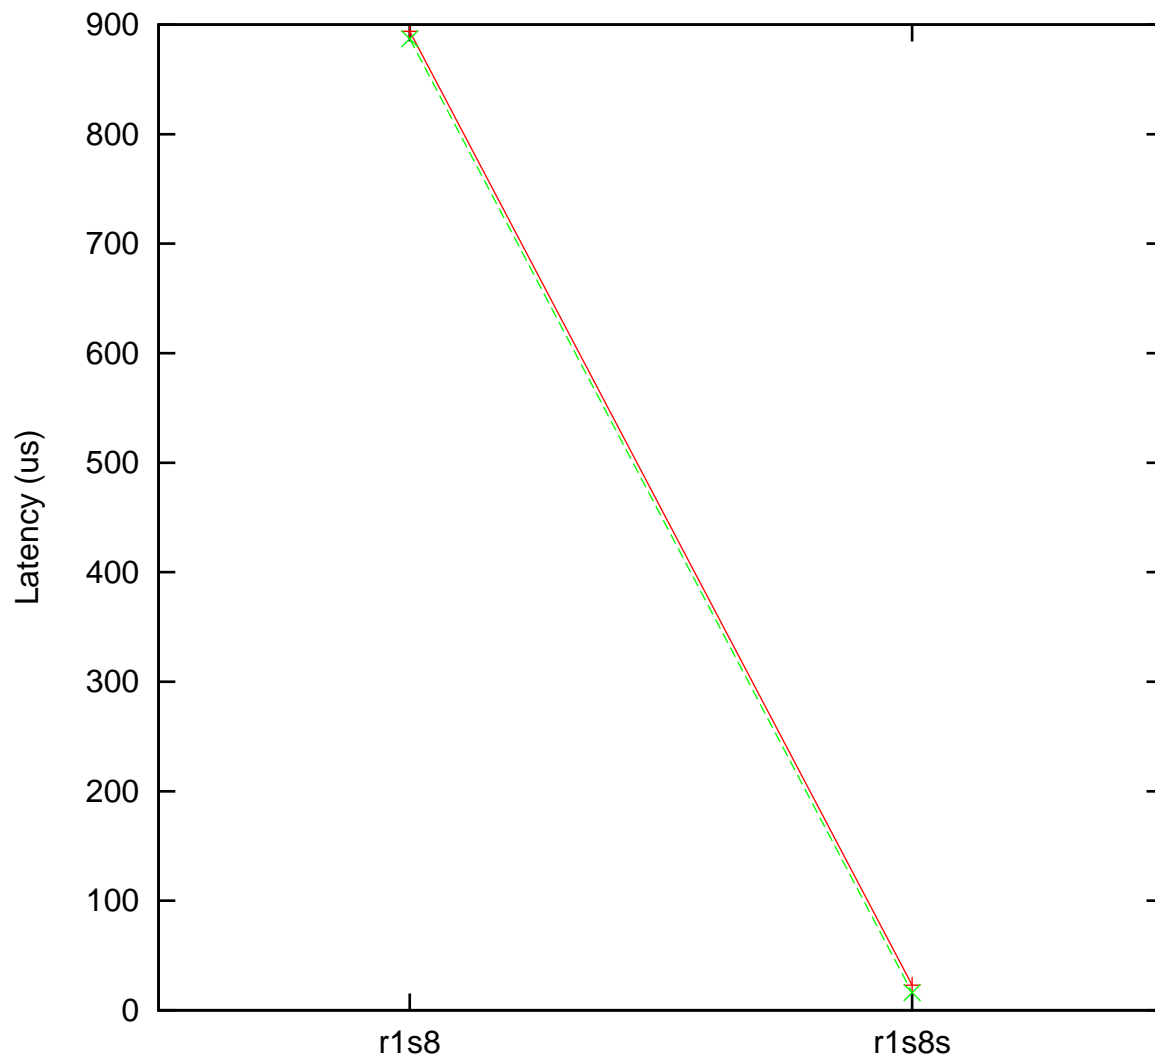

Moderate load maximum latency
x86 Intel Atom Z530 600 MHz, Linux 3.12.61-rt81 vs.
x86 Intel Core i5-6442EQ 900 MHz, Linux 5.4.44-200.rt27.1.fc32.ccrma.x86_64+rt

(Plotted on 07/16/24 at 7:37:28)

Core 0 —+— Core 1 - -x - -