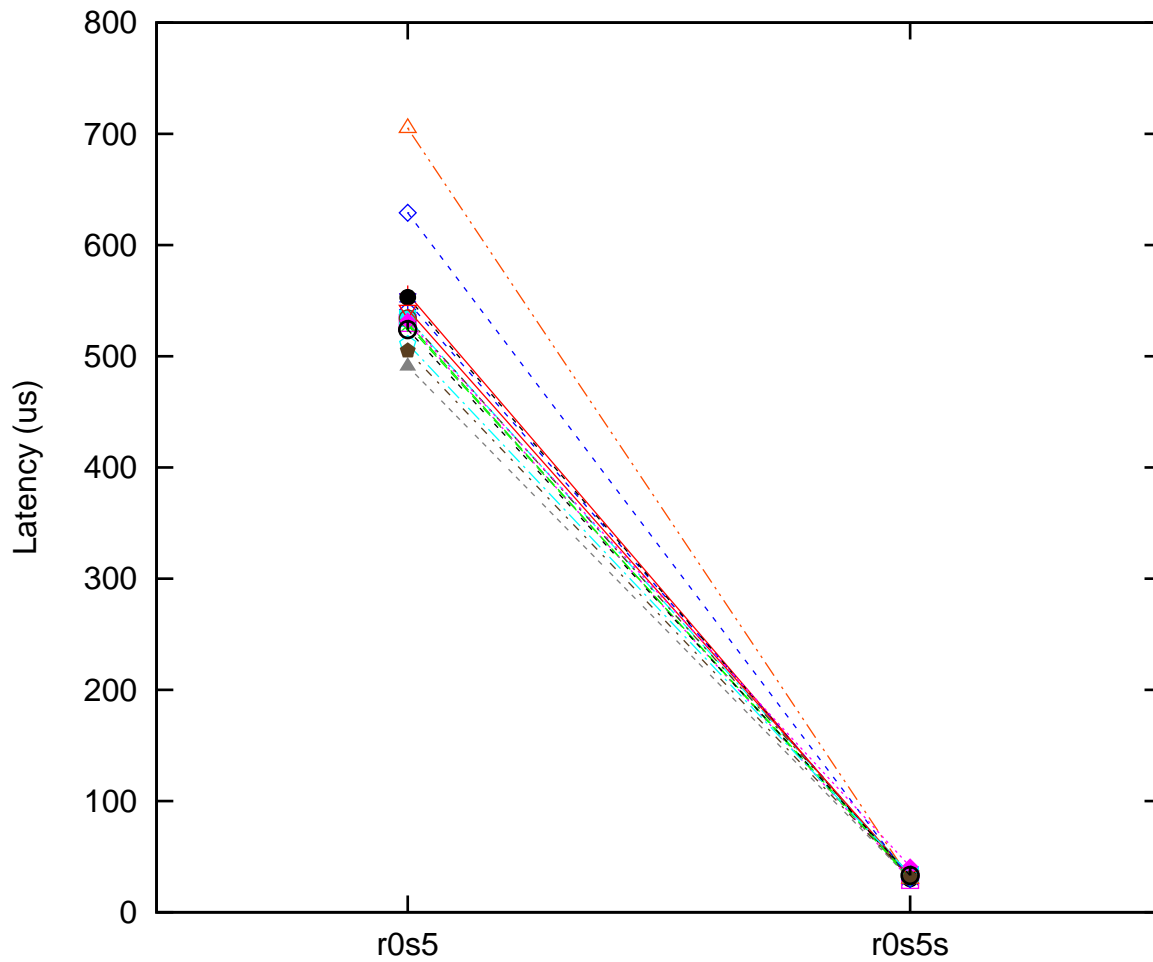

Moderate load maximum latency
 x86 Intel Core i7-3770K 500 MHz, Linux 6.6.7-rt18 vs.
 x86 Intel Core i9-9900K 600 MHz, Linux 4.19.317-rt137

(Plotted on 07/16/24 at 6:35:11)