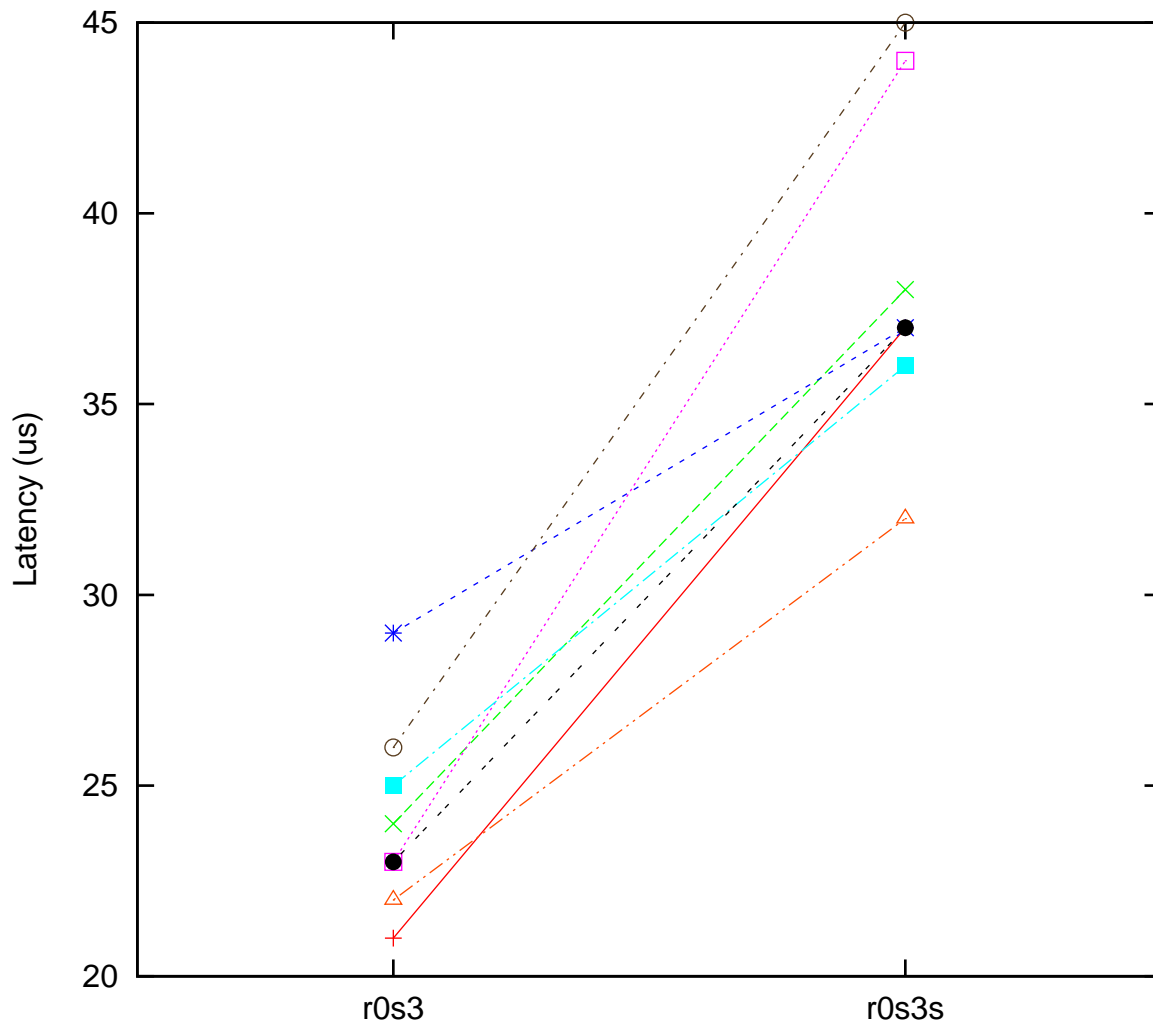

Moderate load maximum latency
x86 Intel Core i9-9900K 800 MHz, Linux 5.15.2-rt19 vs.
x86 Intel Core i7-4960X 800 MHz, Linux 6.6.7-rt18

(Plotted on 07/16/24 at 7:18:45)

Core 0	—+—	Core 2	- - * - -	Core 4	- - ■ - -	Core 6	- - ● - -
Core 1	- - × - -	Core 3	- - □ - -	Core 5	- - ○ - -	Core 7	- - △ - -