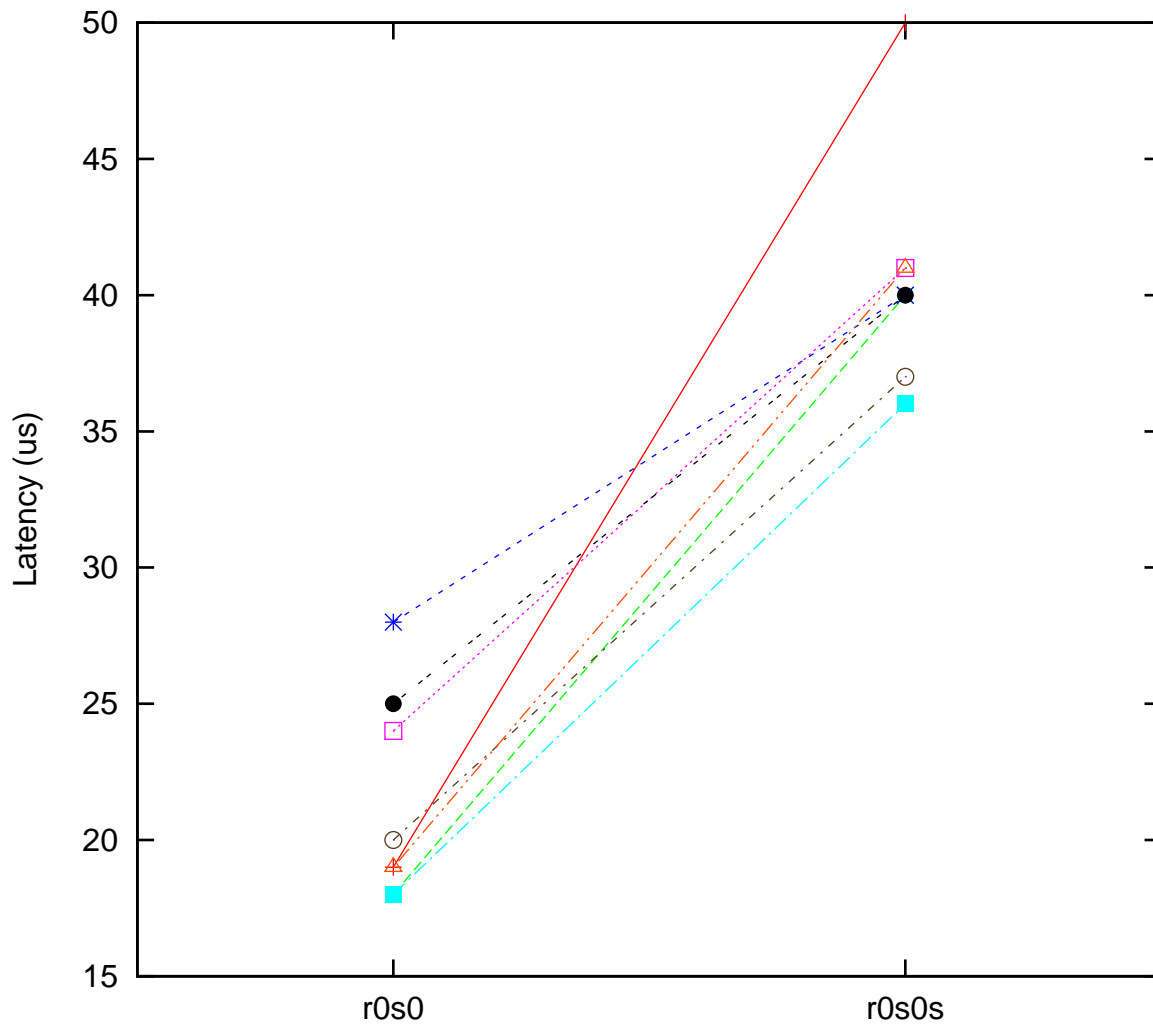

Moderate load maximum latency
x86 Intel Core i3-2100T 200 MHz, Linux 4.14.28-rt23 vs.
x86 Intel Xeon E3-1230 v5 300 MHz, Linux 6.1.95-rt34

(Plotted on 09/27/24 at 9:17:06)

Core 0	—+—	Core 2	- - * - -	Core 4	- · - ■ - · -	Core 6	- - ● - -
Core 1	- - x - -	Core 3	- · - □ - · -	Core 5	- · - ○ - · -	Core 7	- · - △ - · -